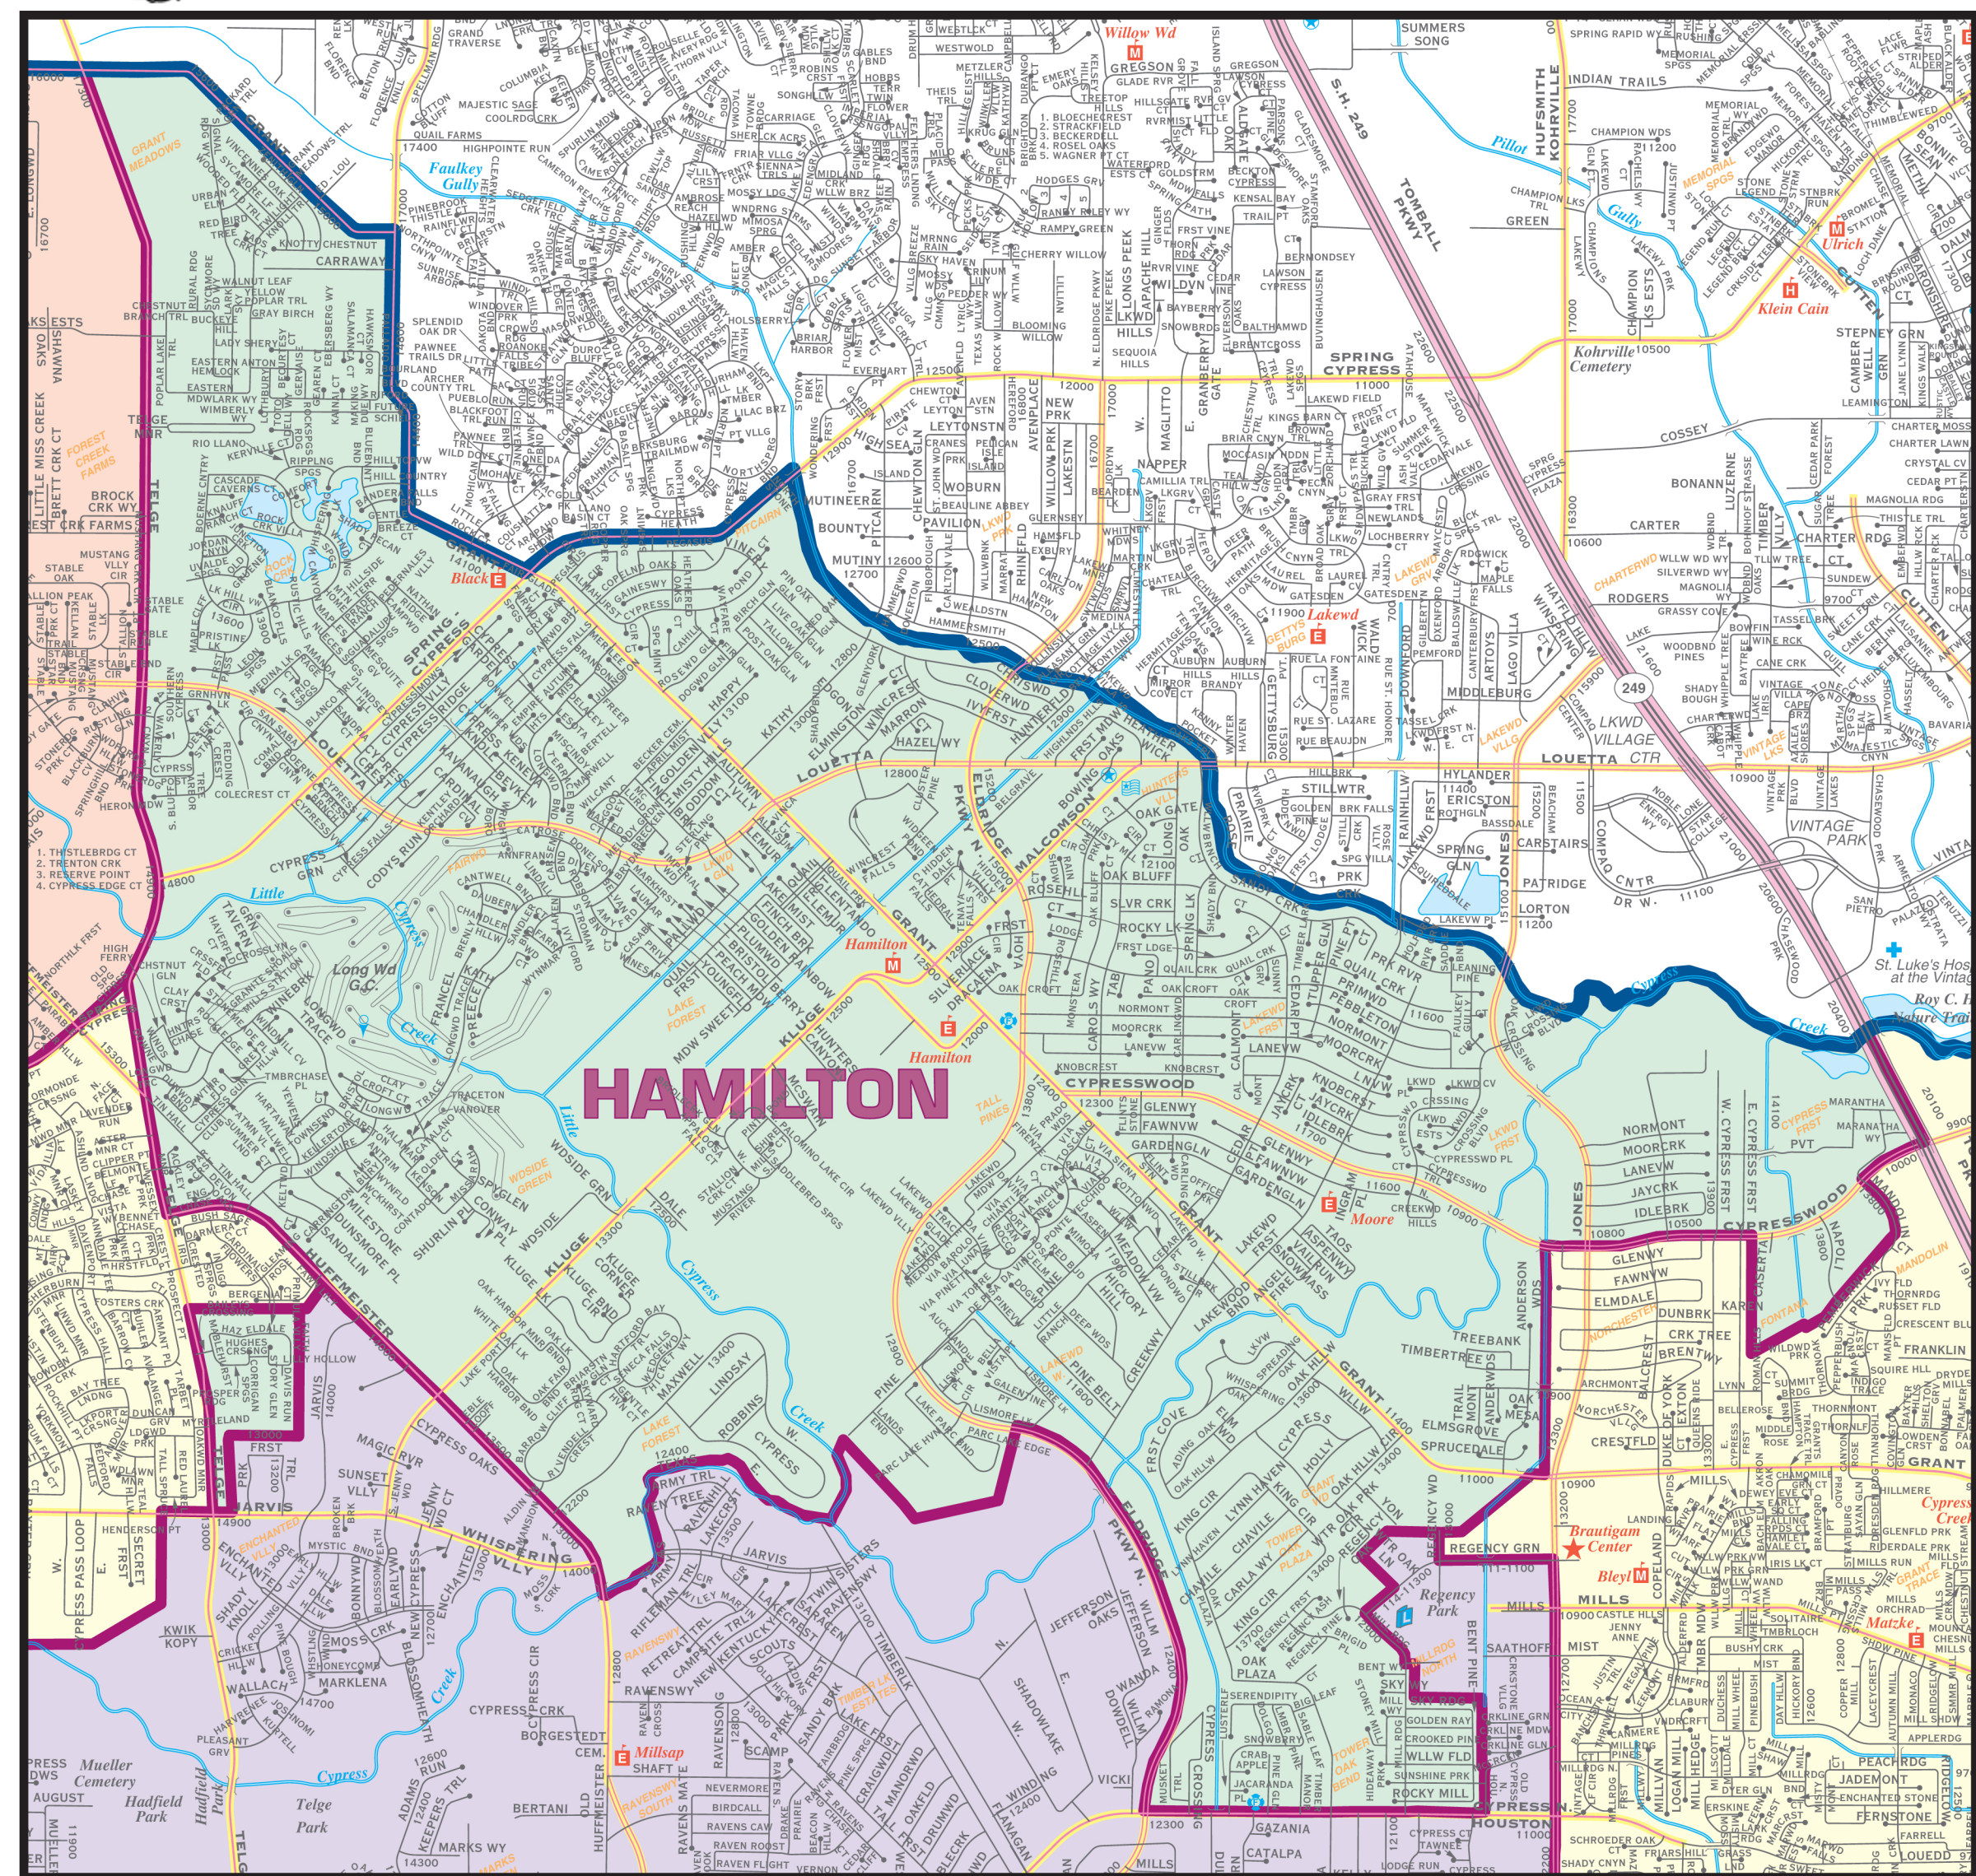

# HAMILTON MIDDLE SCHOOL

**12330 KLUGE RD, CYPRESS, TX 77429**  
**281-320-7000**